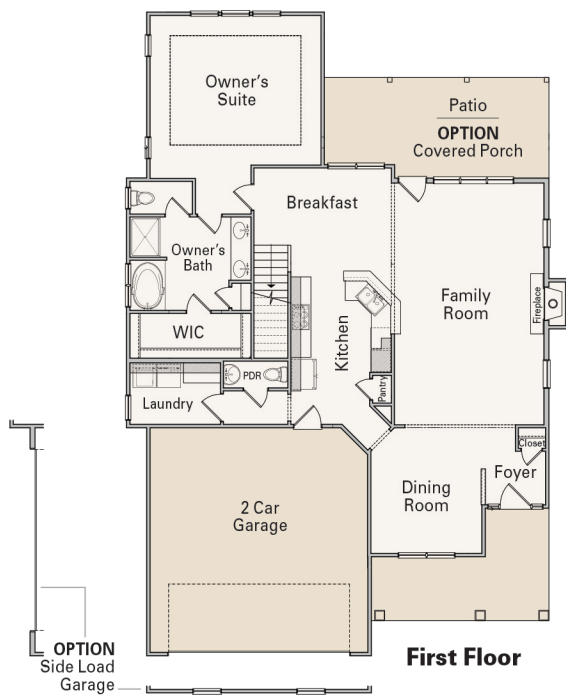

THE BURKE 2,702 Sq. Ft.

All homes are subject to prior sale. Prices, plans, dimensions, features, specifications and type of materials in homes are subject to change without prior notice or obligation. Square footage is approximate. Floorplan is for marketing purposes only. Do not base your buying decision on handouts and or renderings of homes. See your New Home Sales Specialist for complete details.