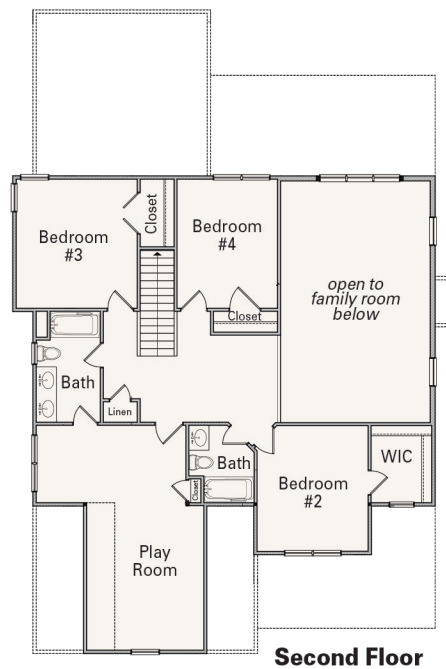

THE BURKE 2,702 Sq. Ft.

All homes are subject to prior sale. Prices, plans, dimensions, features, specifications and type of materials in homes are subject to change without prior notice or obligation. Square footage is approximate. Floorplan is for marketing purposes only. Do not base your buying decision on handouts and or renderings of homes. See your New Home Sales Specialist for complete details.